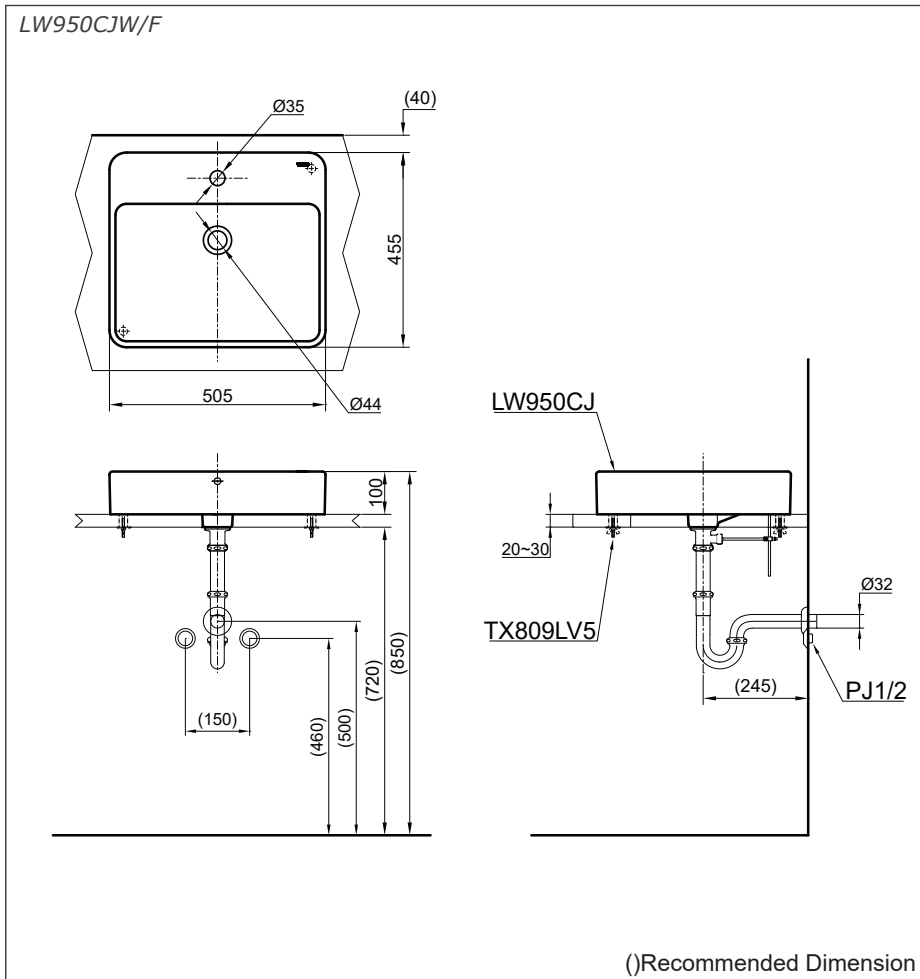

Colors

White

Please consult a TOTO representative for details